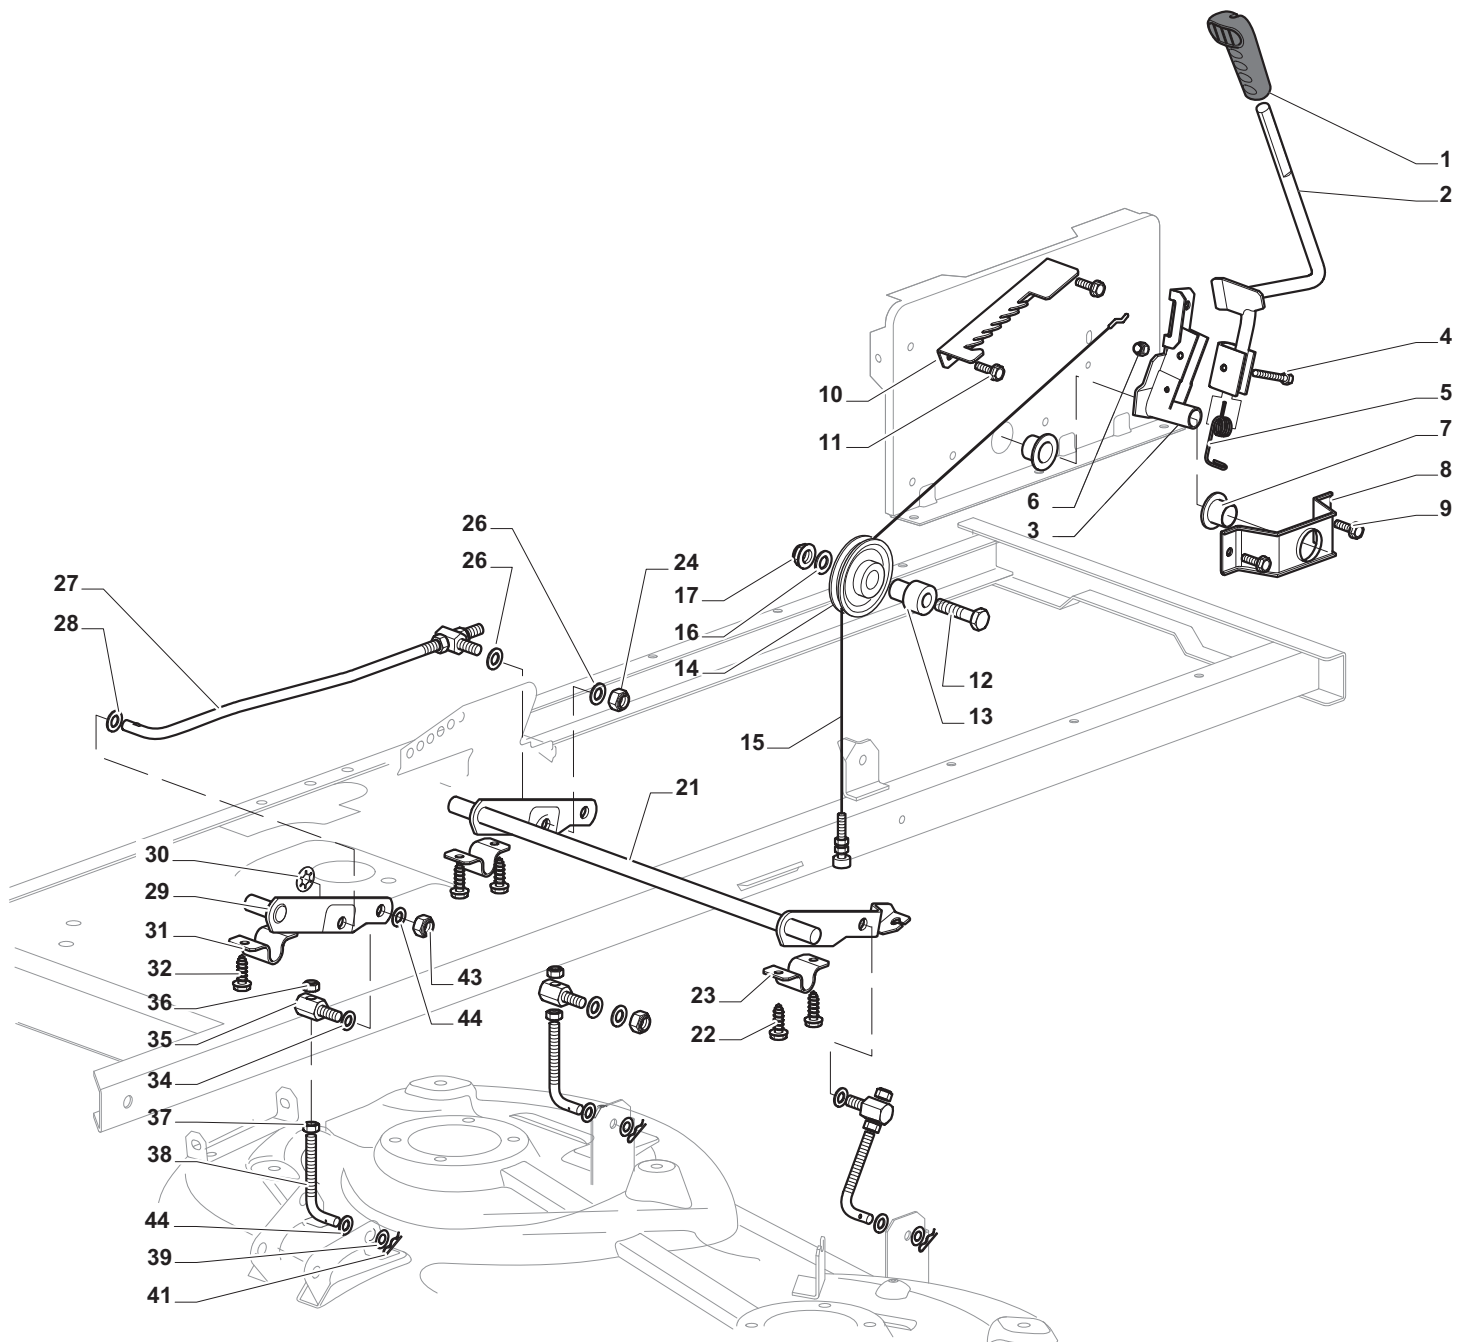

ESTATE GRAND TORNADO

ESTATE GRAND TORNADO

Pos. Fig.	Antal Quantity	Art No Part No	Benämning	Description	Anmärkning Notes
1	1	325394533/0	Knopp	Knob	
2	1	382318229/0	Spak	Lever	
3	1	382318231/0	Axel	Axle	
4	1	12674700/0	Skruv	Screw	
5	1	125430261/0	Fjäder	Spring	
6	1	12154510/0	Mutter	Nut	
7	2	325038006/0	Bussning	Bush	
8	1	325785297/0	Stöd	Support	
9	2	125943009/0	Skruv	Screw	
10	1	325735515/0	Steering Shaft	Steering Shaft	
11	2	125943009/0	Skruv	Screw	
12	1	12793701/0	Skruv	Screw	
13	1	125040636/0	Bussning	Bush	
14	1	125601579/0	Remskiva	Pulley	
15	1	382004620/0	Kabel	Wire	
16	1	12523060/0	Bricka	Washer	
17	1	12293201/0	Mutter	Nut	
21	1	382318239/0	Axel	Axle	
22	4	12735599/0	Skruv	Screw	
23	2	325547231/0	Trombocyt	Plate	
24	1	12155000/0	Mutter	Nut	
26	2	25670011/0	Bricka	Washer	
27	1	382000569/0	Vevstake	Connecting Rod	
28	1	12521350/0	Bricka	Washer	
29	1	382318237/0	Axel	Axle	
30	1	12604899/0	Låsbricka	Crown Fastener	
31	1	325547231/0	Trombocyt	Plate	
32	2	12735599/0	Skruv	Screw	
34	3	25670008/1	Bricka	Washer	
35	3	125510107/1	Stift	Pin	
36	3	12156602/0	Mutter	Nut	
37	3	12295200/0	Mutter	Nut	
38	3	25840012/0	Stång	Tie Rod	
39	3	12523060/0	Bricka	Washer	
41	3	24487998/0	Låsnål	Cotter Pin	
43	3	12156602/0	Mutter	Nut	
44	6	25670008/1	Bricka	Washer