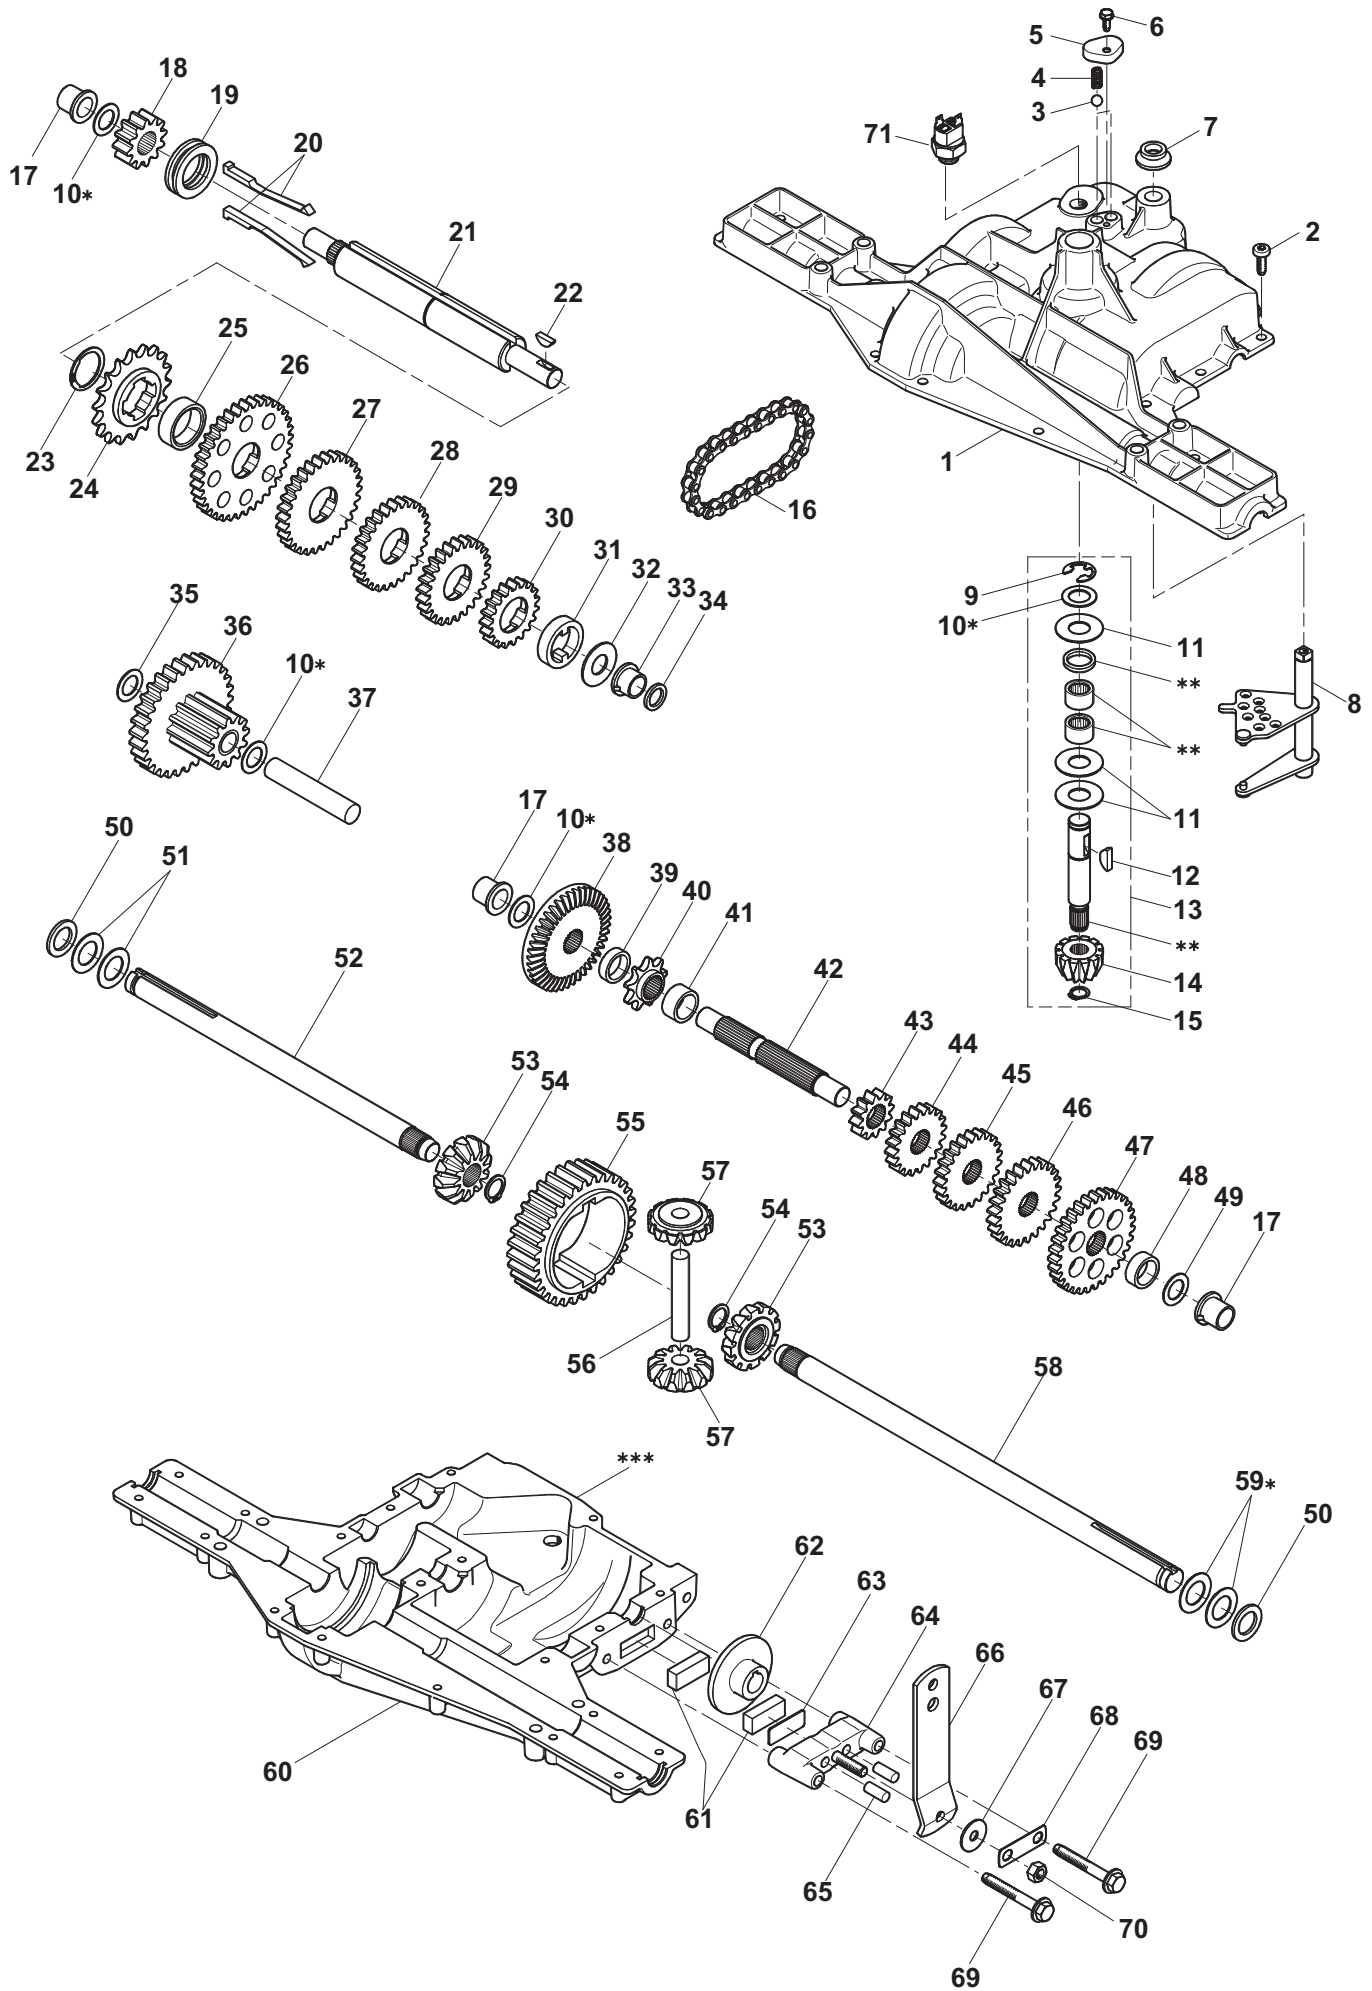

ESTATE GRAND TORNADO

ESTATE GRAND TORNADO

Pos. Fig.	Antal Quantity	Art No Part No	Benämning	Description	Anmärkning Notes
67	1	F000-3760-00	Washer, Plain, .321 X1.00 X .055	Washer, Plain, .321 X1.00 X .055	
68	1	F000-5555-00	Bussning	Bracket, Anti-Rotation	
69	2	F000-5562-00	Screw, Tapping, 5/16-18 X 2.35	Screw, Tapping, 5/16-18 X 2.35	
70	1	F000-3847-00	Nut, Lock, 5/16-24	Nut, Lock, 5/16-24	
71	1	19410610/0	Brytare	Microswitch	
72	1	F000-4300-00	Grease	Grease