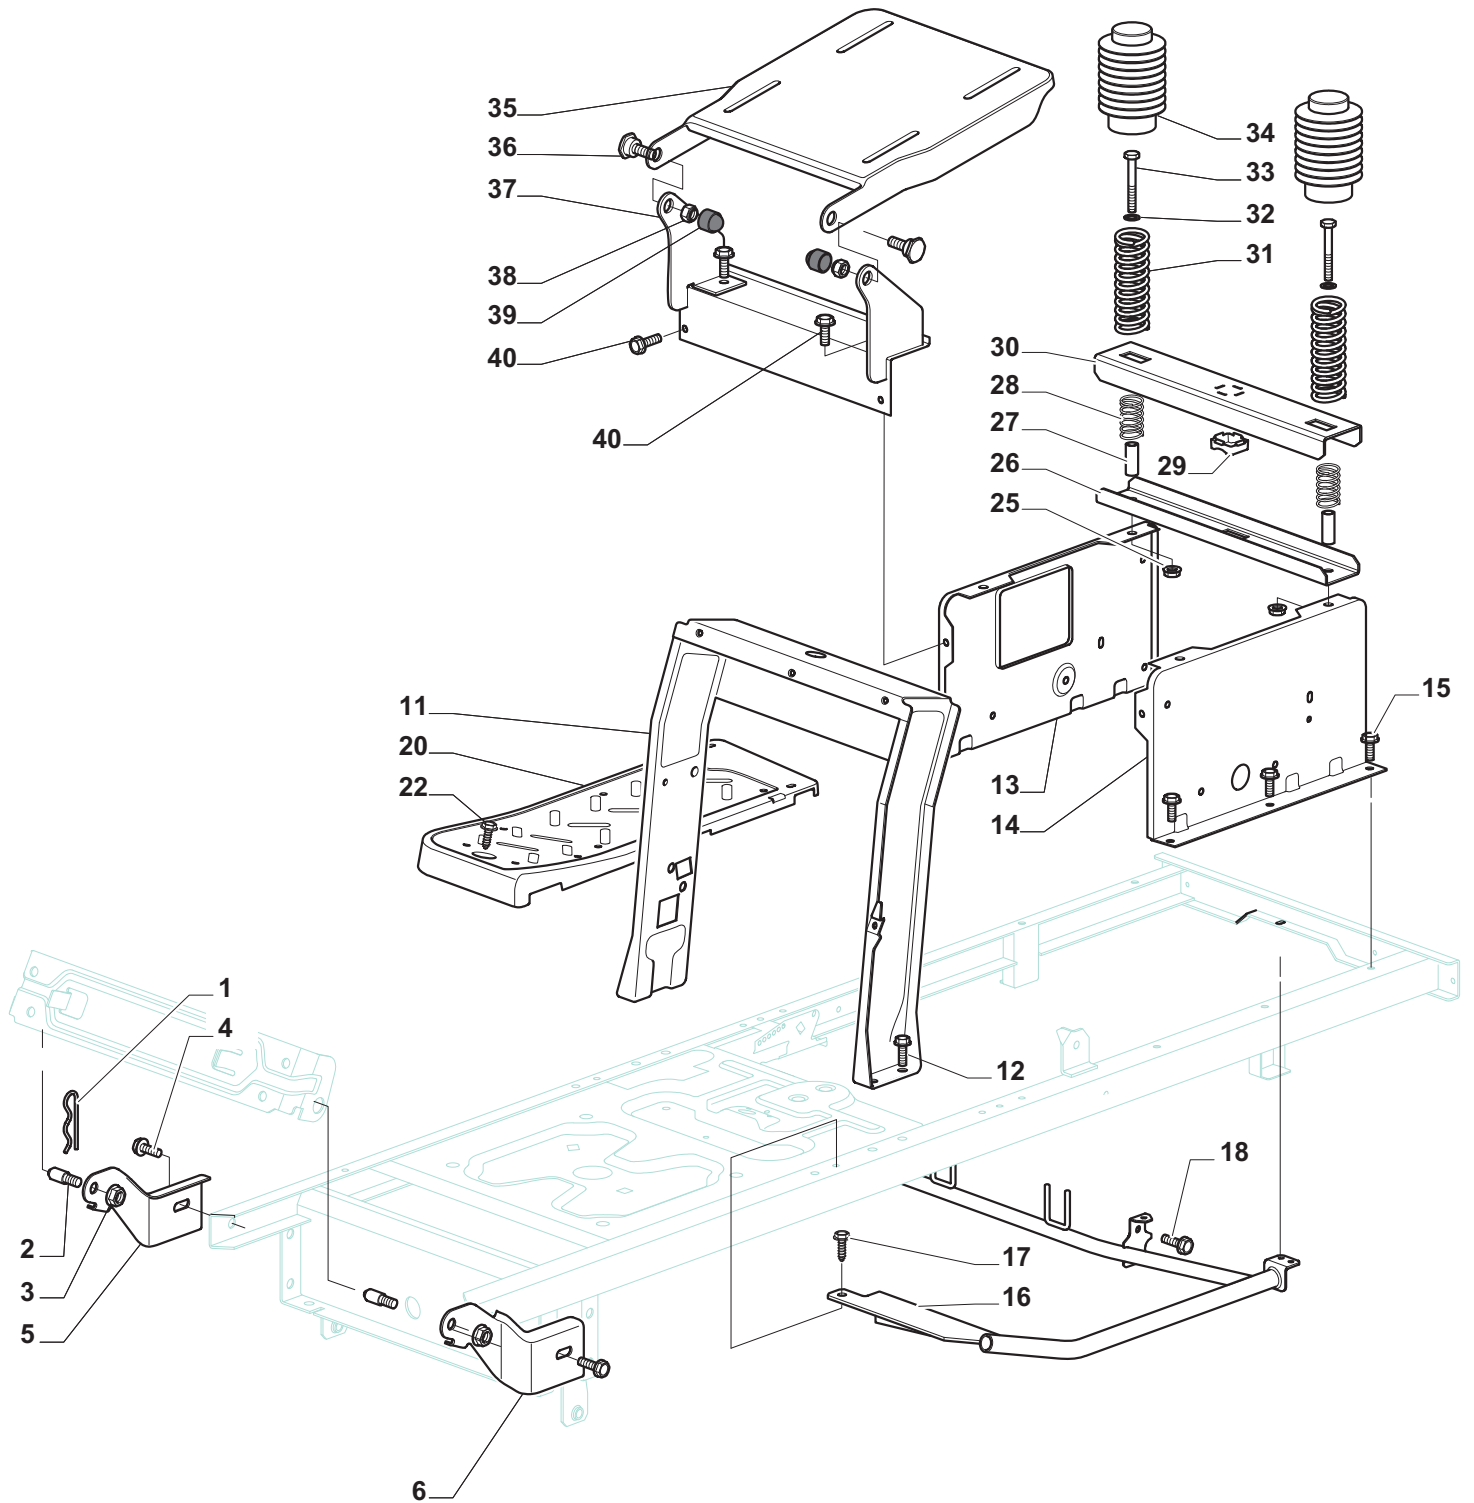

Genuine Spare Parts

www.stiga.com

ESTATE GRAND TORNADO - 2T1110281/11 Model Year 2011

- Use GLOBAL GARDEN PRODUCT Genuine Spare Parts specified in the parts list for repair and/or replacement.
- The contents described in the parts list may change due to improvement.
- The drawings of the spare parts are only indicative and might not represent the part in question exactly.
- The indications "right" - "left" - "front" - "rear" refer to the position of the operator when using the machine.
- When placing orders of parts for repair and/or replacement, make sure that the illustrated parts list is the one applying to the machine's year of manufacture, as shown on the identification plate attached to the machine.

ESTATE GRAND TORNADO

ESTATE GRAND TORNAO

Pos. Fig.	Antal Quantity	Art No Part No	Benämning	Description	Anmärkning Notes
1	1	24487998/0	Låsnål	Cotter Pin	
2	2	25510079/0	Stift	Pin	
3	2	12154210/0	Mutter	Nut	
4	2	12735599/0	Skruv	Screw	
5	1	325547225/0	Trombocyt-hö	Right Plate	
6	1	325547227/0	Trombocyt-vä	Left Plate	
11	1	382785169/1	Stöd	Steering Column Support	
12	4	125943009/0	Skruv	Screw	
13	1	325785331/0	Stöd	Right Seat Support	
14	1	325785333/0	Stöd	Left Seat Support	
15	6	125943009/0	Skruv	Screw	
16	1	382785179/0	Fotsteg Stöd	Footboard Support	
17	2	125943009/0	Skruv	Screw	
18	2	125943009/0	Skruv	Screw	
20	1	325500041/1	Fotsteg-hö	Right Footboard	
21	1	325500043/1	Fotsteg-Vä	Left Footboard	
22	2	12735599/0	Skruv	Screw	
25	2	12293201/0	Mutter	Nut	
26	1	325820109/0	Seat Support	Seat Support	
27	2	125160048/0	Distans	Spacer	
28	2	125430263/0	Fjäder	Spring	
29	1	325060038/0	Fäste	Cam	
30	1	325820105/0	Stöd	Support	
31	2	125430264/0	Fjäder	Spring	
32	2	12521350/0	Bricka	Washer	
33	2	12691400/0	Skruv	Right Screw	
34	2	325122002/0	Hood	Hood	
35	1	382547061/0	Tavla	Plate	
36	2	22524970/2	Stift	Pin	
37	1	382820151/0	Seat Support	Seat Support	
38	2	12155010/0	Mutter	Nut	
39	2	118203854/0	Tätningshylsa	Protection	
40	4	125943009/0	Skruv	Screw	