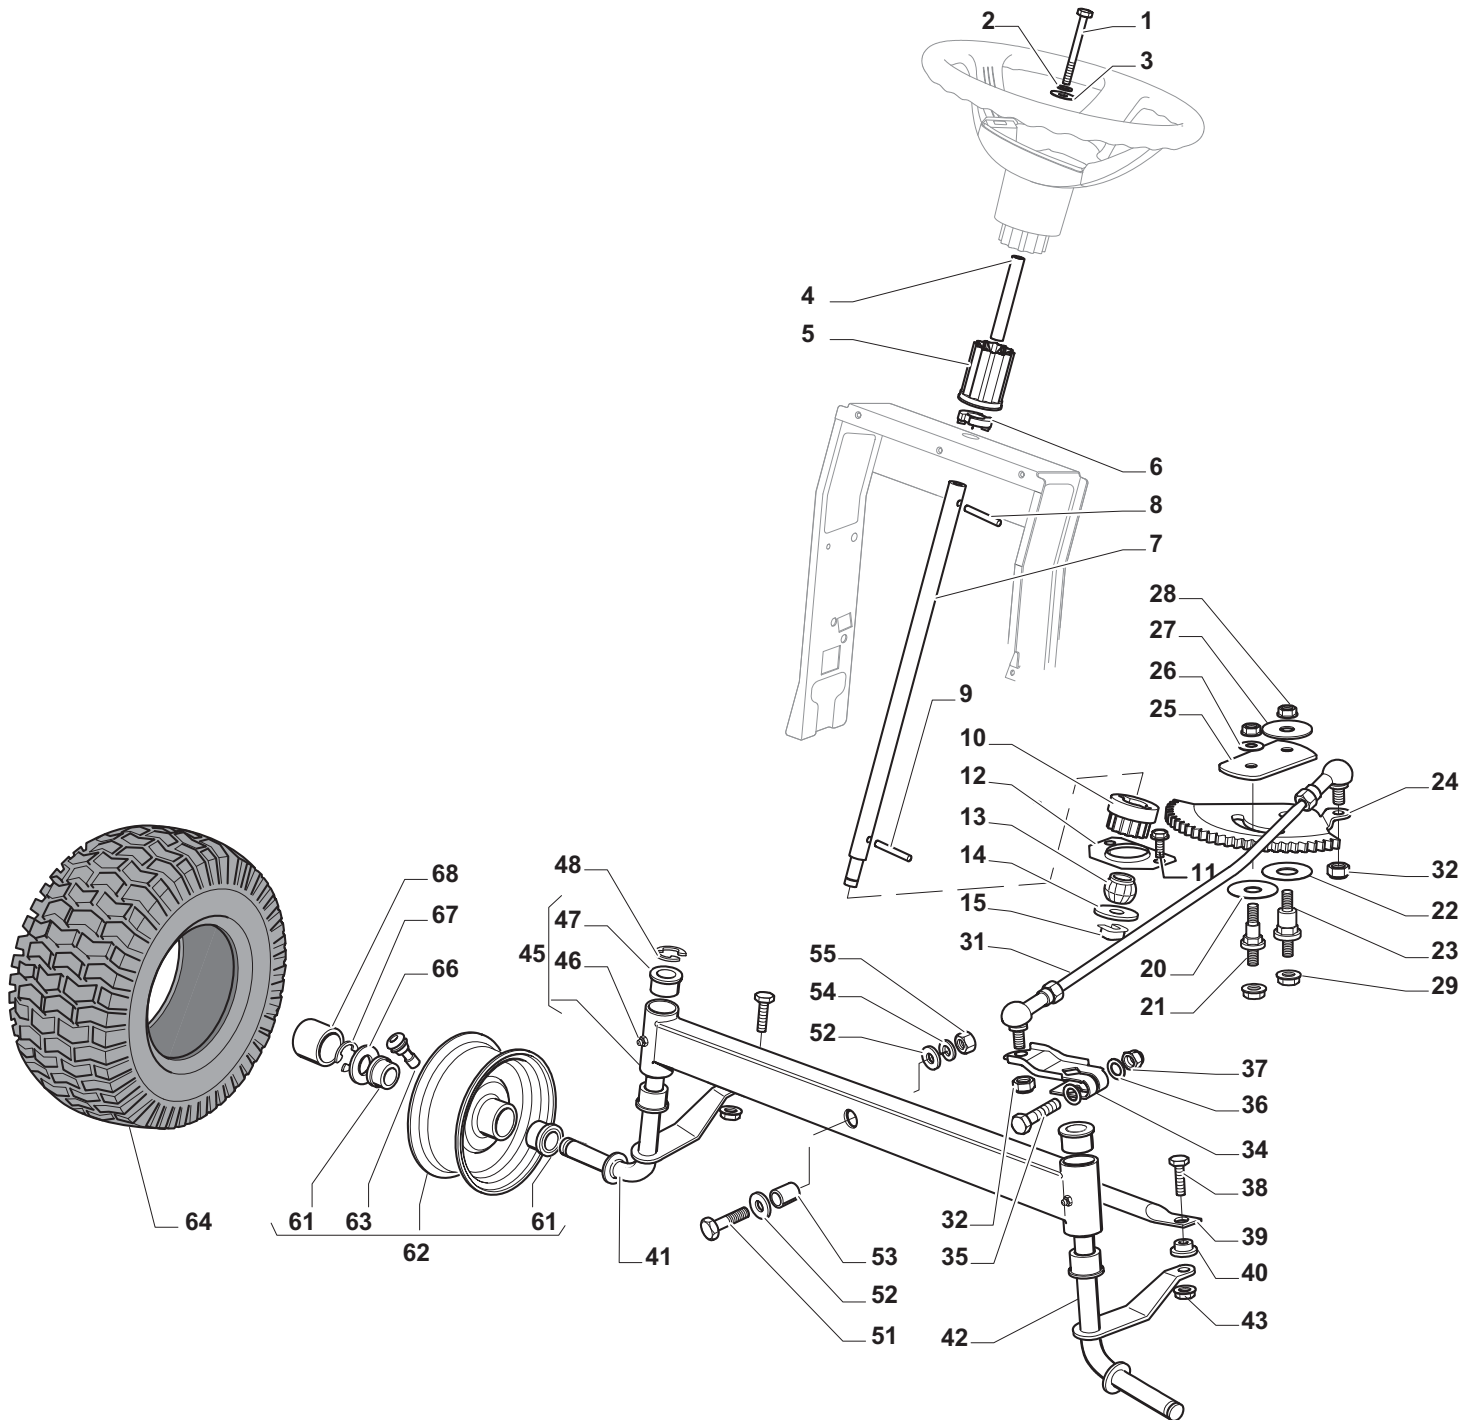

ESTATE GRAND TORNADO

Pos. Fig.	Antal Quantity	Art No Part No	Benämning	Description	Anmärkning Notes
1	1	325076914/0	Hood, Front	Hood, Front	
2	1	325410903/0	Frontkåpa-hö	Right Grill	
3	1	325410904/0	Frontkåpa-vä	Left Grill	
4	1	325785365/0	Motorhuv	Engine Hood Support	
5	4	12735403/0	Skruv	Screw	
6	1	325263302/1	Air Intake Grill	Air Intake Grill	
7	4	112728692/0	Skruv	Screw	
8	1	325076912/0	Engine Hood	Engine Hood	
11	1	325785298/0	Instrumentbrädal-Stöd	Dashboard Support	
12	4	125943010/0	Skruv	Screw	
13	2	325270325/0	Guide	Guide	
14	2	12735599/0	Skruv	Screw	
15	3	112735406/0	Skruv	Screw	
16	3	12523040/0	Bricka	Washer	
17	1	325120202/1	Instrumentbräda	Dashboard	
18	2	125943010/0	Skruv	Screw	
19	2	325260003/0	Hylsa	Grommet	
21	1	325120203/0	Kåpa	Cover	
25	1	325110396/1	Kåpa-gul	Cover, Yellow	
26	1	125943010/0	Skruv	Screw	
33	4	112735406/0	Skruv	Screw	
34	1	325110399/0	Wheels Cover Yellow	Wheels Cover Yellow	
35	1	112437506/0	Trombocyt	Plate	
36	2	125943010/0	Skruv	Screw	
37	2	112735406/0	Skruv	Screw	
38	2	12523040/0	Bricka	Washer	
39	1	325547208/1	Tavla	Plate	
40	2	125943010/0	Skruv	Screw	
42	1	325110384/0	Fotsteg-hö täcka	Right Footboard Cover	
43	1	325110385/0	Fotsteg-Vä täcka	Left Footboard Cover	
47	4	12523060/0	Bricka	Washer	
55	1	325207191/0	Trombocyt	Plate	

ESTATE GRAND TORNADO