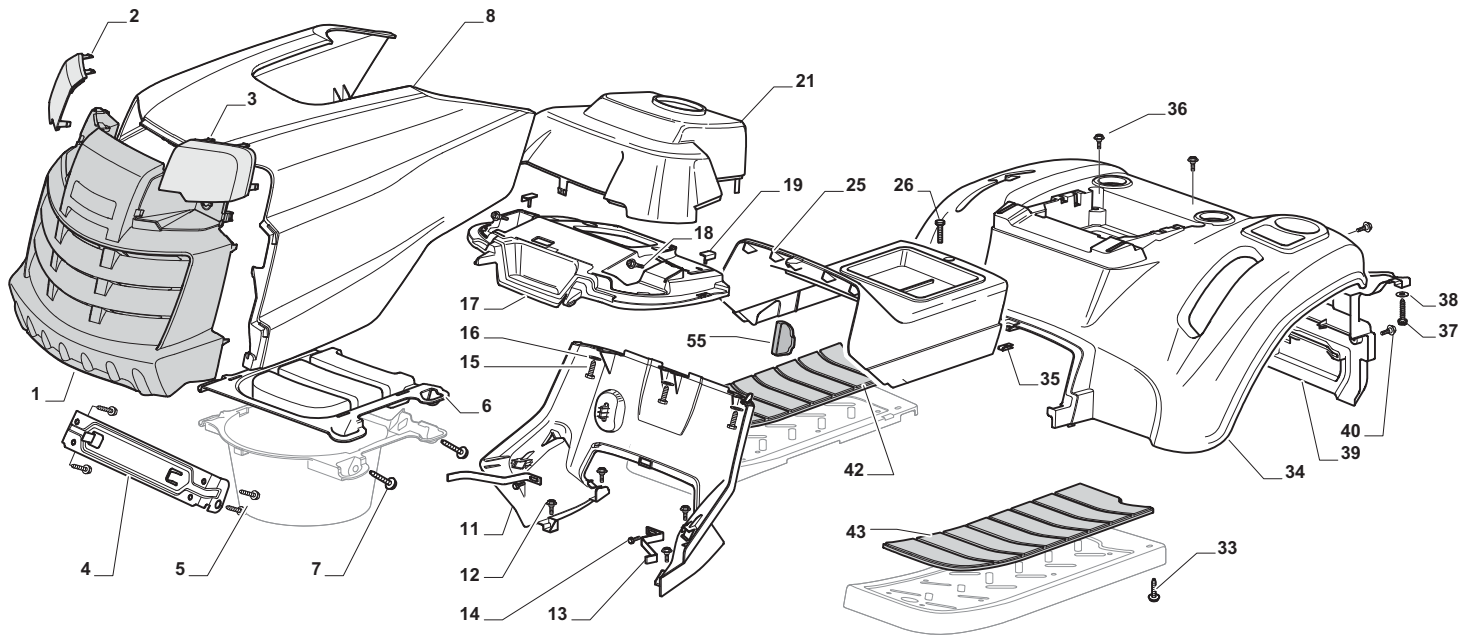

ESTATE GRAND TORNADO

ESTATE GRAND TORNADO

Pos. Fig.	Antal Quantity	Art No Part No	Benämning	Description	Anmärkning Notes
1	1	325076914/0	Hood, Front	Hood, Front	
2	1	325410903/0	Frontkåpa-hö	Right Grill	
3	1	325410904/0	Frontkåpa-vä	Left Grill	
4	1	325785365/0	Motorhuv	Engine Hood Support	
5	4	12735403/0	Skruv	Screw	
6	1	325263302/1	Air Intake Grill	Air Intake Grill	
7	4	112728692/0	Skruv	Screw	
8	1	325076912/0	Engine Hood	Engine Hood	
11	1	325785298/0	Instrumentbrädal-Stöd	Dashboard Support	
12	4	125943010/0	Skruv	Screw	
13	2	325270325/0	Guide	Guide	
14	2	12735599/0	Skruv	Screw	
15	3	112735406/0	Skruv	Screw	
16	3	12523040/0	Bricka	Washer	
17	1	325120202/1	Instrumentbräda	Dashboard	
18	2	125943010/0	Skruv	Screw	
19	2	325260003/0	Hylsa	Grommet	
21	1	325120203/0	Kåpa	Cover	
25	1	325110396/1	Kåpa-gul	Cover, Yellow	
26	1	125943010/0	Skruv	Screw	
33	4	112735406/0	Skruv	Screw	
34	1	325110399/0	Wheels Cover Yellow	Wheels Cover Yellow	
35	1	112437506/0	Trombocyt	Plate	
36	2	125943010/0	Skruv	Screw	
37	2	112735406/0	Skruv	Screw	
38	2	12523040/0	Bricka	Washer	
39	1	325547208/1	Tavla	Plate	
40	2	125943010/0	Skruv	Screw	
42	1	325110384/0	Fotsteg-hö täcka	Right Footboard Cover	
43	1	325110385/0	Fotsteg-Vä täcka	Left Footboard Cover	
47	4	12523060/0	Bricka	Washer	
55	1	325207191/0	Trombocyt	Plate